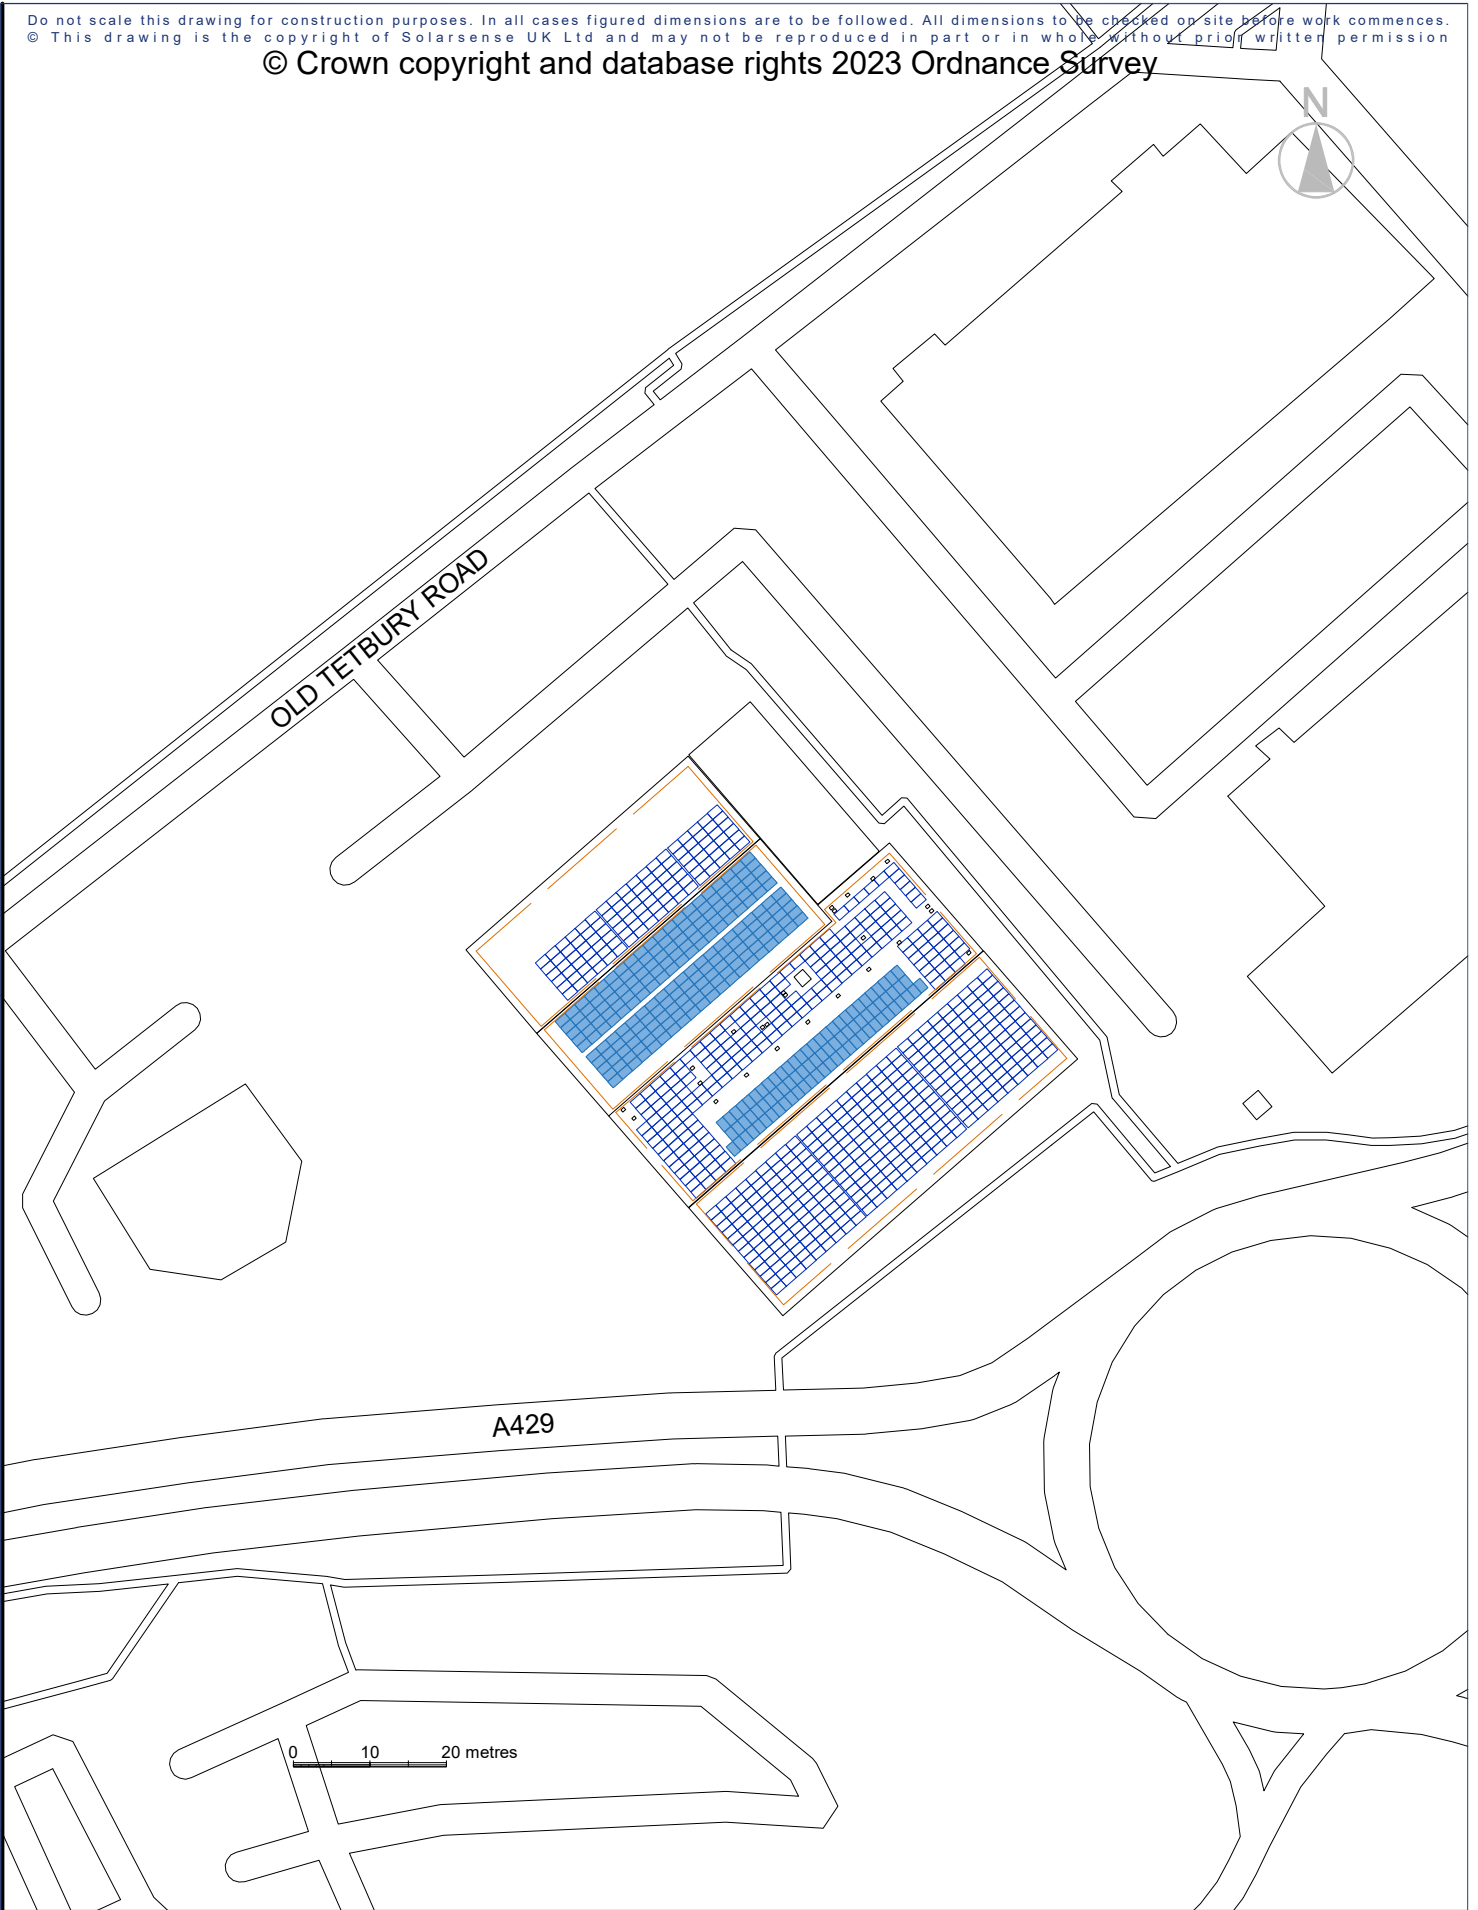

Do not scale this drawing for construction purposes. In all cases figured dimensions are to be followed. All dimensions to be checked on site before work commences.
 © This drawing is the copyright of Solarsense UK Ltd and may not be reproduced in part or in whole without prior written permission

© Crown copyright and database rights 2023 Ordnance Survey

0 10 20 metres

Client: Cirencester Leisure Centre

Project: Cirencester Leisure Centre
Roof Mounted Solar PV

Drawing: Proposed Site Plan

Scale: 1:1000 @ A4

Date: June 2024

Drawn by: MV

Checked by:

Revision: A

Drawing Number:

CBP / 04

Revision	Description	Date	Drawn

Solarsense UK Ltd
 Unit 1A Tweed Road Ind Est, Clevedon, BS21 6RR
 ☎ 01275 461800 ✉ info@solarsense-uk.com